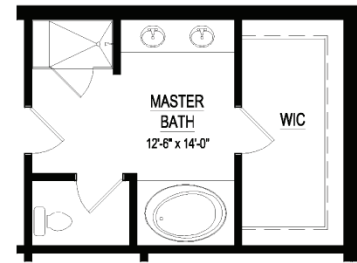

MASTER BATH OPTION