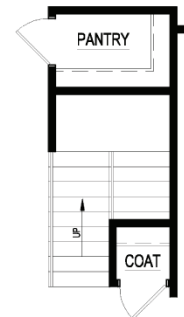

1/2 BATH OPTION

2ND FLOOR OPTION

EUROPEAN SERIES

The Essex

Conditioned Area = 2,200 SQ. FT.

Garage Area = 612 SQ. FT.