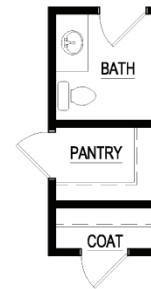

1/2 BATH OPTION

2ND FLOOR OPTION

EUROPEAN SERIES

The Essex

Conditioned Area = 2,200 SQ. FT.

Garage Area = 612 SQ. FT.