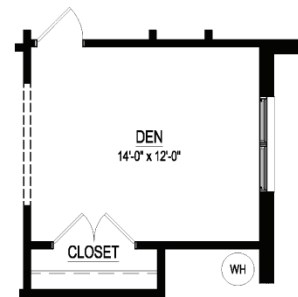

DEN OPTION

EUROPEAN SERIES

The Essex

Conditioned Area = 2,200 SQ. FT.

Garage Area = 612 SQ. FT.