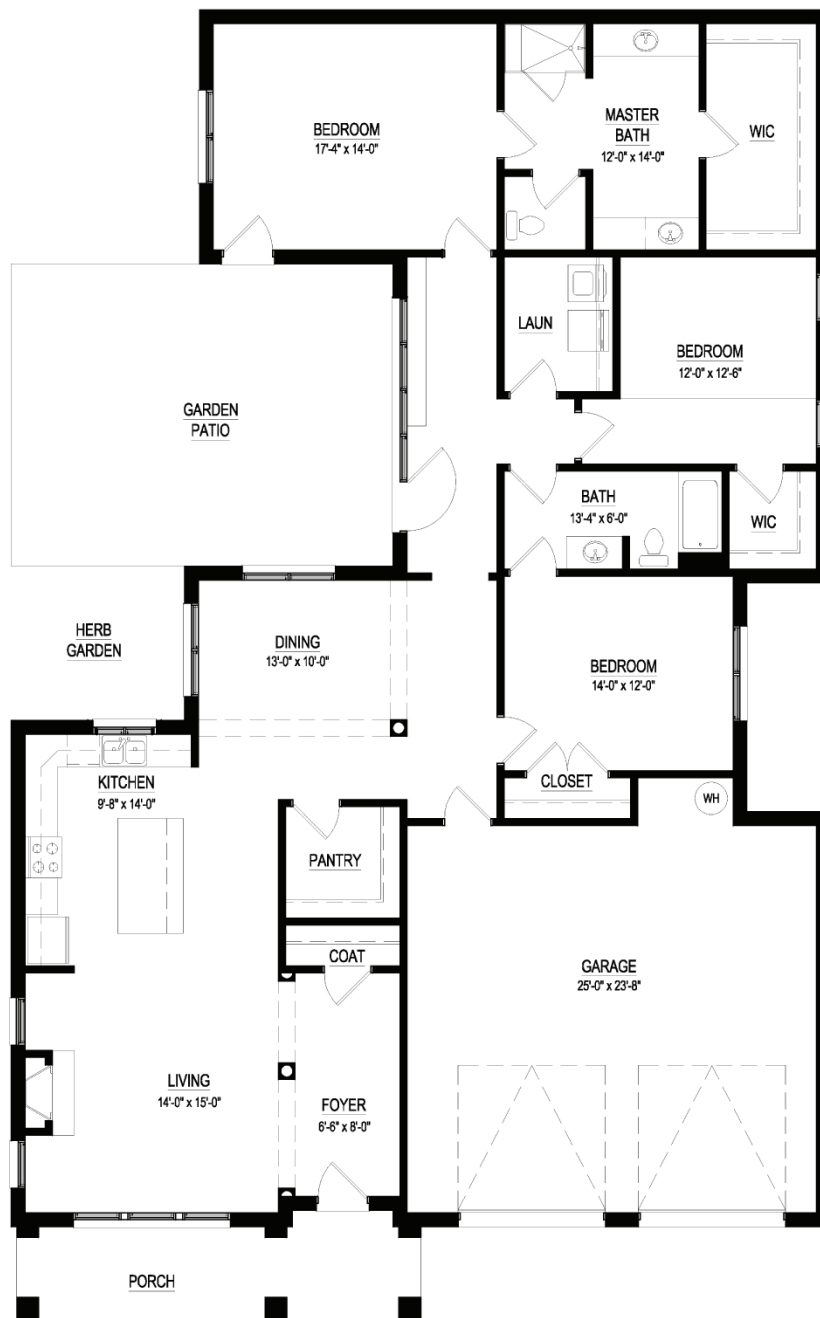

MASTER BATH OPTION