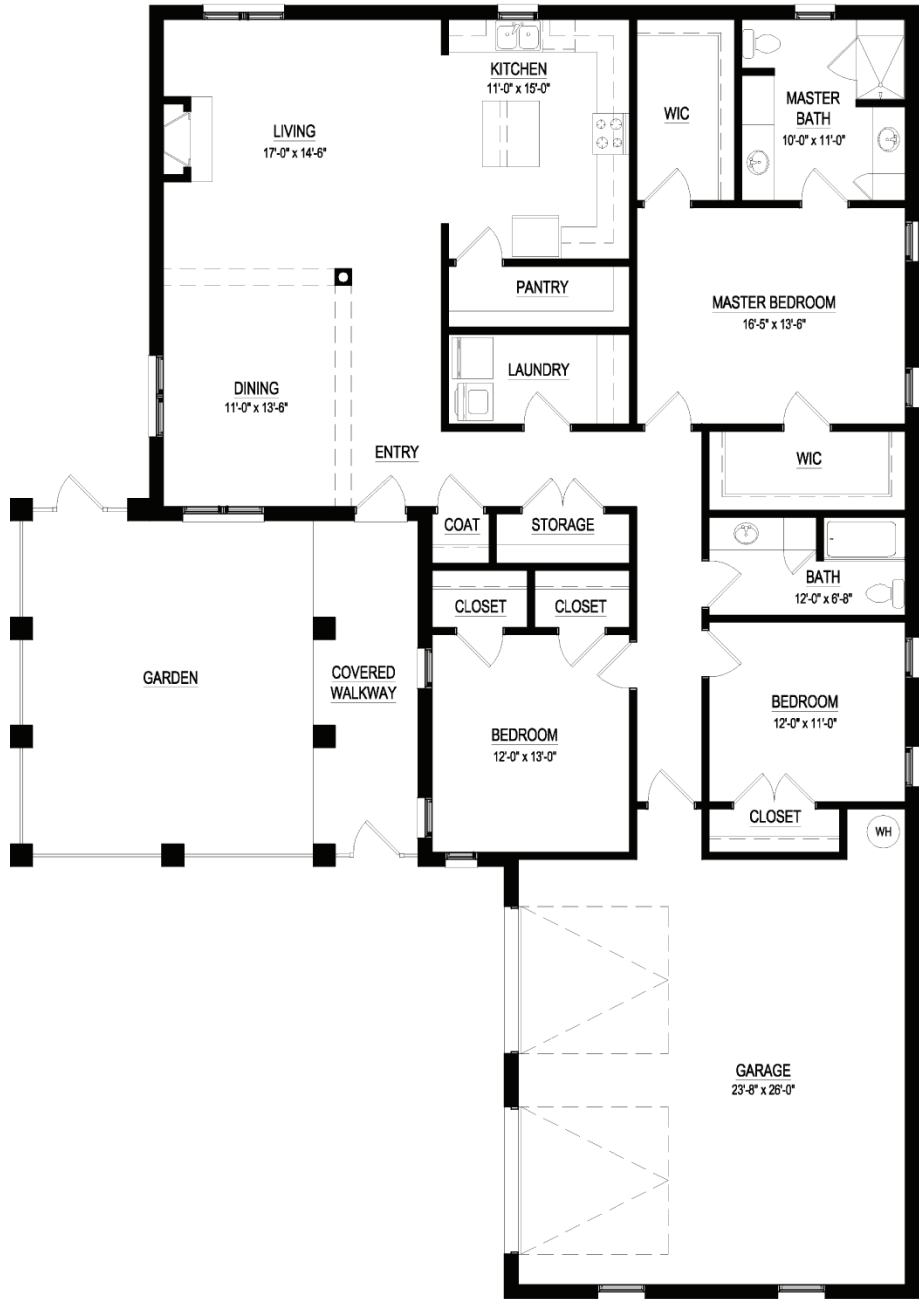

The Fairview

Danberry
AT INVERNESS

Distinctively Different Retirement Living

danberryatinverness.com | 205.981.6679

DANIEL DANIEL
CORPORATION HOMES

MASTER BATH OPTION

2ND FLOOR OPTION

1/2 BATH OPTION

EUROPEAN SERIES
The Fairview

Conditioned Area = 1,971 SQ. FT.
 Garage Area = 677 SQ. FT.