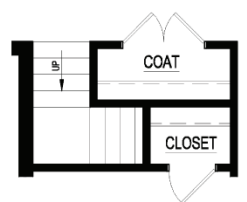

2ND FLOOR OPTION