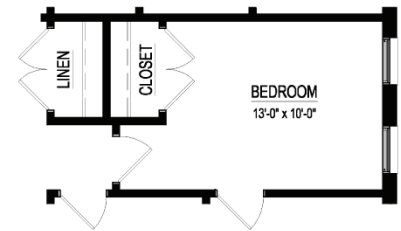

LINEN CLOSET OPTION