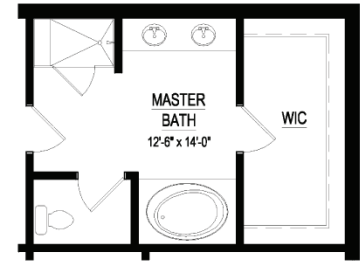

MASTER BATH OPTION