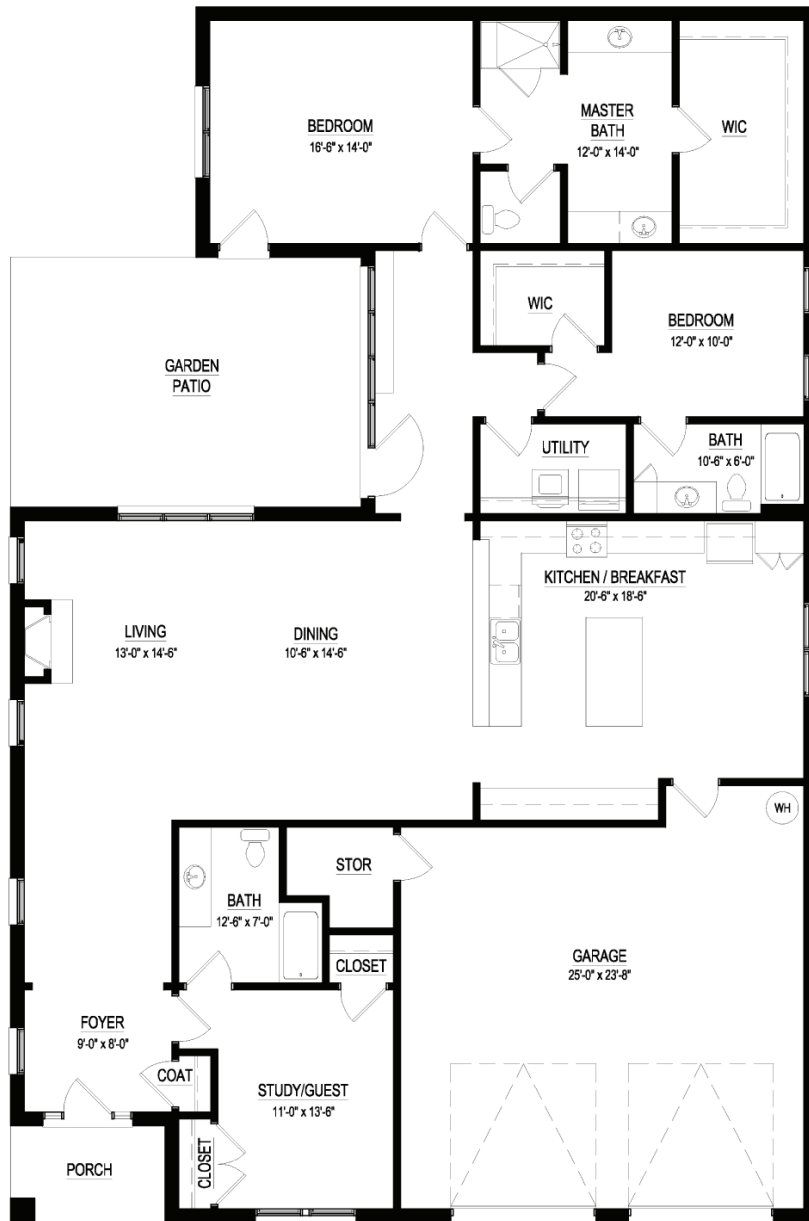

The Heathermoor

Danberry
AT INVERNESS

Distinctively Different Retirement Living

danberryatinverness.com | 205.981.6679

DANIEL DANIEL
CORPORATION HOMES

MASTER BATH OPTION

LINEN CLOSET OPTION

2ND FLOOR OPTION

1/2 BATH OPTION

EUROPEAN SERIES

The Heathermoor

Conditioned Area 1st Floor = 2,407 SQ. FT.

Garage Area = 612 SQ. FT.