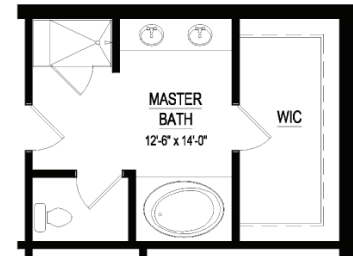

MASTER BATH OPTION