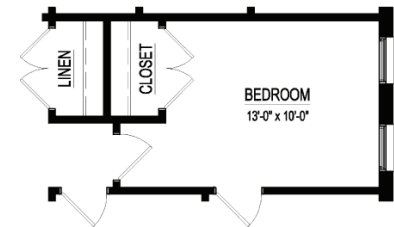

LINEN CLOSET OPTION