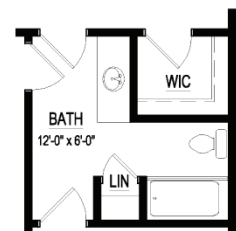

2ND MASTER BATH OPTION

CONTINENTAL SERIES

The Highlands

Conditioned Area = 2,000 SQ. FT.

Garage Area = 623 SQ. FT.