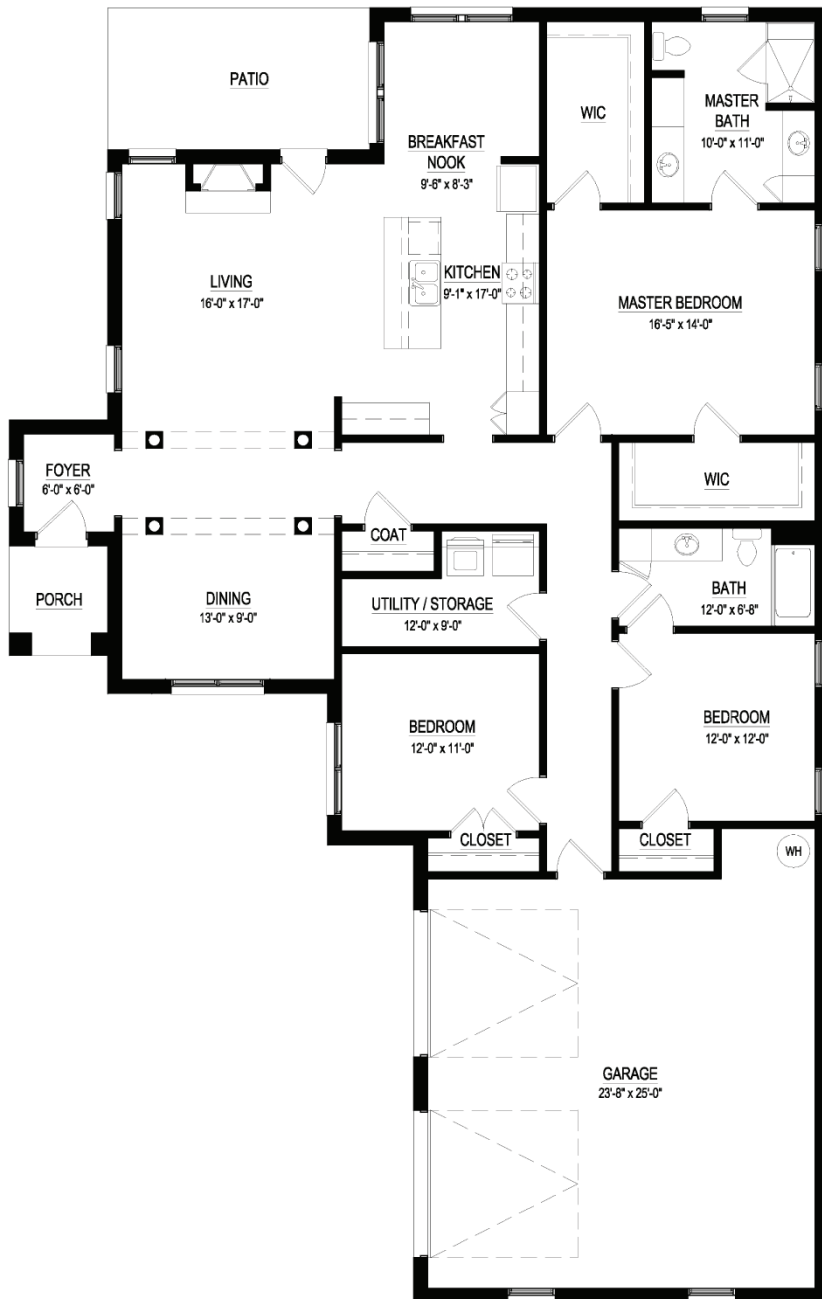

The Highlands

Danberry
AT INVERNESS

Distinctively Different Retirement Living

danberryatinverness.com | 205.981.6679

DANIEL DANIEL
CORPORATION HOMES

2ND FLOOR OPTION

MASTER BATH OPTION

2ND MASTER BATH OPTION

CONTINENTAL SERIES

The Highlands

Conditioned Area = 2,000 SQ. FT.

Garage Area = 623 SQ. FT.