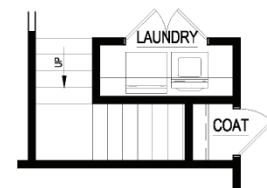

2ND FLOOR OPTION