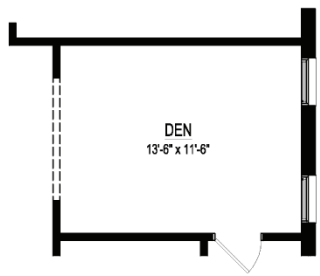

DEN OPTION

CONTINENTAL SERIES
The Lakewood
 Conditioned Area = 2,200 SQ. FT.
 Garage Area = 665 SQ. FT.